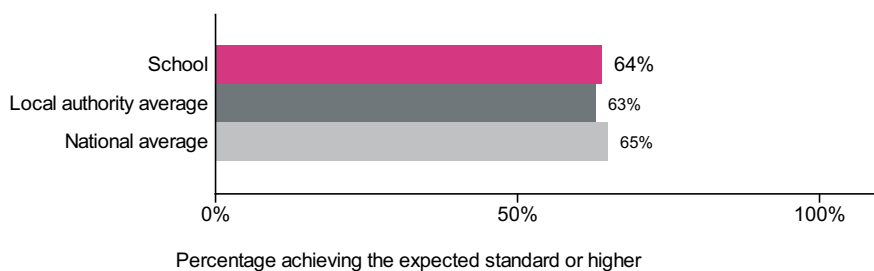

Low Trenchard Church of England Primary School (URN: 144384)

This is a new academy which opened on 1 April 2017.

Go to [Low Trenchard Church of England Primary School](#) for the previous record.

Key stage 2

This is provisional data for 2018/19. CLA data is not currently available, so we are not publishing breakdowns of data such as disadvantaged which appeared previously. This information will be included in the revised release.

Also, any amendments made to this school's data will be reflected when we re-publish the data in a few months. National and local authority benchmarks may also change. Until these changes take effect, you may see differences between data on ASP and Compare school and college performance.

Progress in reading, writing and maths

Reading

Number of pupils = 14

Pupils with adjusted scores = 0

Confidence interval
-6.5 to -0.1

Writing

Number of pupils = 14

Pupils with adjusted scores = 0

Confidence interval
-4.5 to 1.5

Maths

Number of pupils = 14

Pupils with adjusted scores = 0

Confidence interval
-5.2 to 0.4

Reading, writing and maths combined

Percentage of pupils achieving the expected standard or higher

Number of pupils = 14