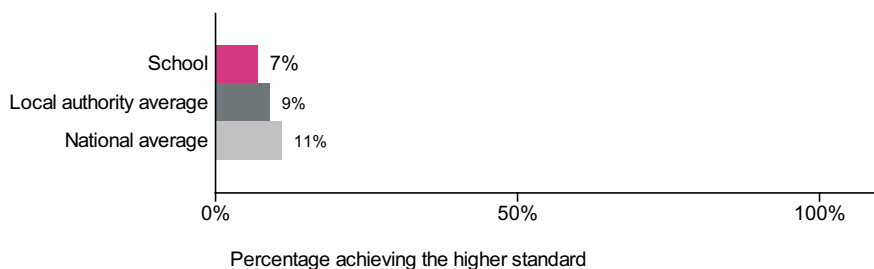

Percentage of pupils achieving the higher standard

Number of pupils = 14